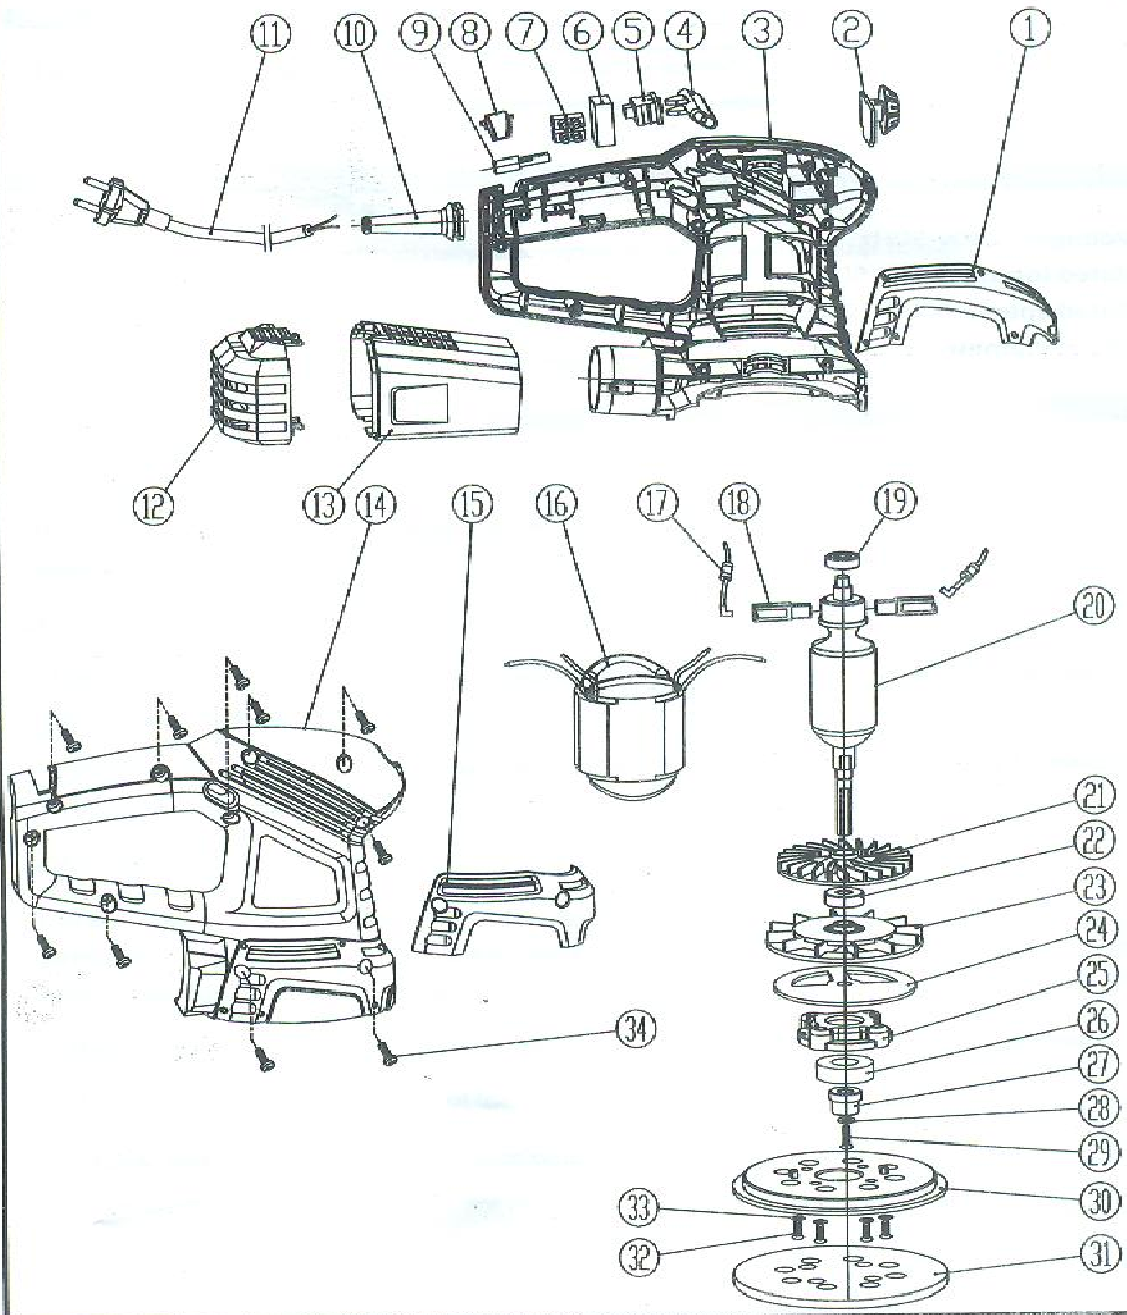

POWER TOOLS

PRO 4125 A - RANDON ORBITAL SANDER

Packing	Power	Specifications	Mode
8	500W	125 MM	COLOR BOX

PRO 4125 A - ORBITAL SANDER

NO.	Name of Spare parts
1	Left Fastener
2	PCB Assembly
3	Left housing
4	Switch Pole
5	Switch
6	Capacitor
7	Connection Pole
8	Lamp Chimney
9	Lamp
10	Cord protector
11	Power plug and Cord
12	Dust Cover
13	Dust Box
14	Right Housing
15	Right Fastner
16	Stator
17	Inductance
18	Carbon Brush Assembly
19	Bearing
20	Rotor
21	Cooling fan
22	Bearing
23	Fan
24	Copulate Block
25	Bearing Seat
26	Bearing
27	Eccentricity Block
28	Washer
29	Screw
30	base
31	Froth
32	Screw
33	Washer
34	Screw